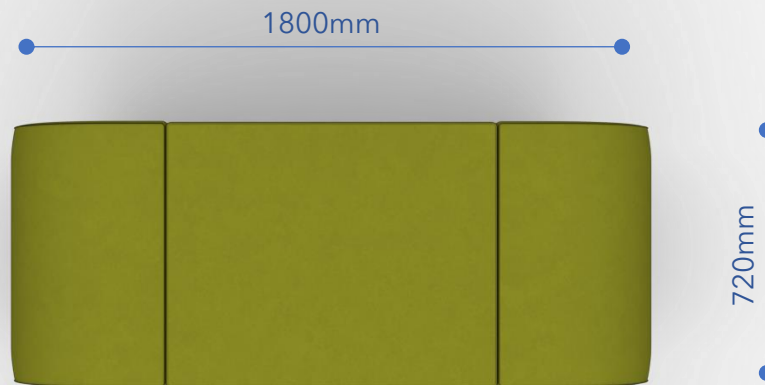

Hush

A perfect 'reflect' zone space, Hush provides a sanctuary from the hubbub of day-to-day life in schools, colleges and universities. Available in any of our four signature colour pallets (Meadow, Moorland, Mountain, Sky) in any of the four contrast or plain options (see below, in Meadow) or alternatively in any of the 130-plus special order colours

SHH-001

Contrast 1

Dark shell
Light seat

r1 Nov 2024

Contrast 2

Light shell
Dark seat

Light

All light

Dark

All dark

Geometry

The dimensions shown are in millimeters and for general planning purposes only. Please contact us if you require specific measurements, or alternatively download SketchUp models from 3D Warehouse.¹