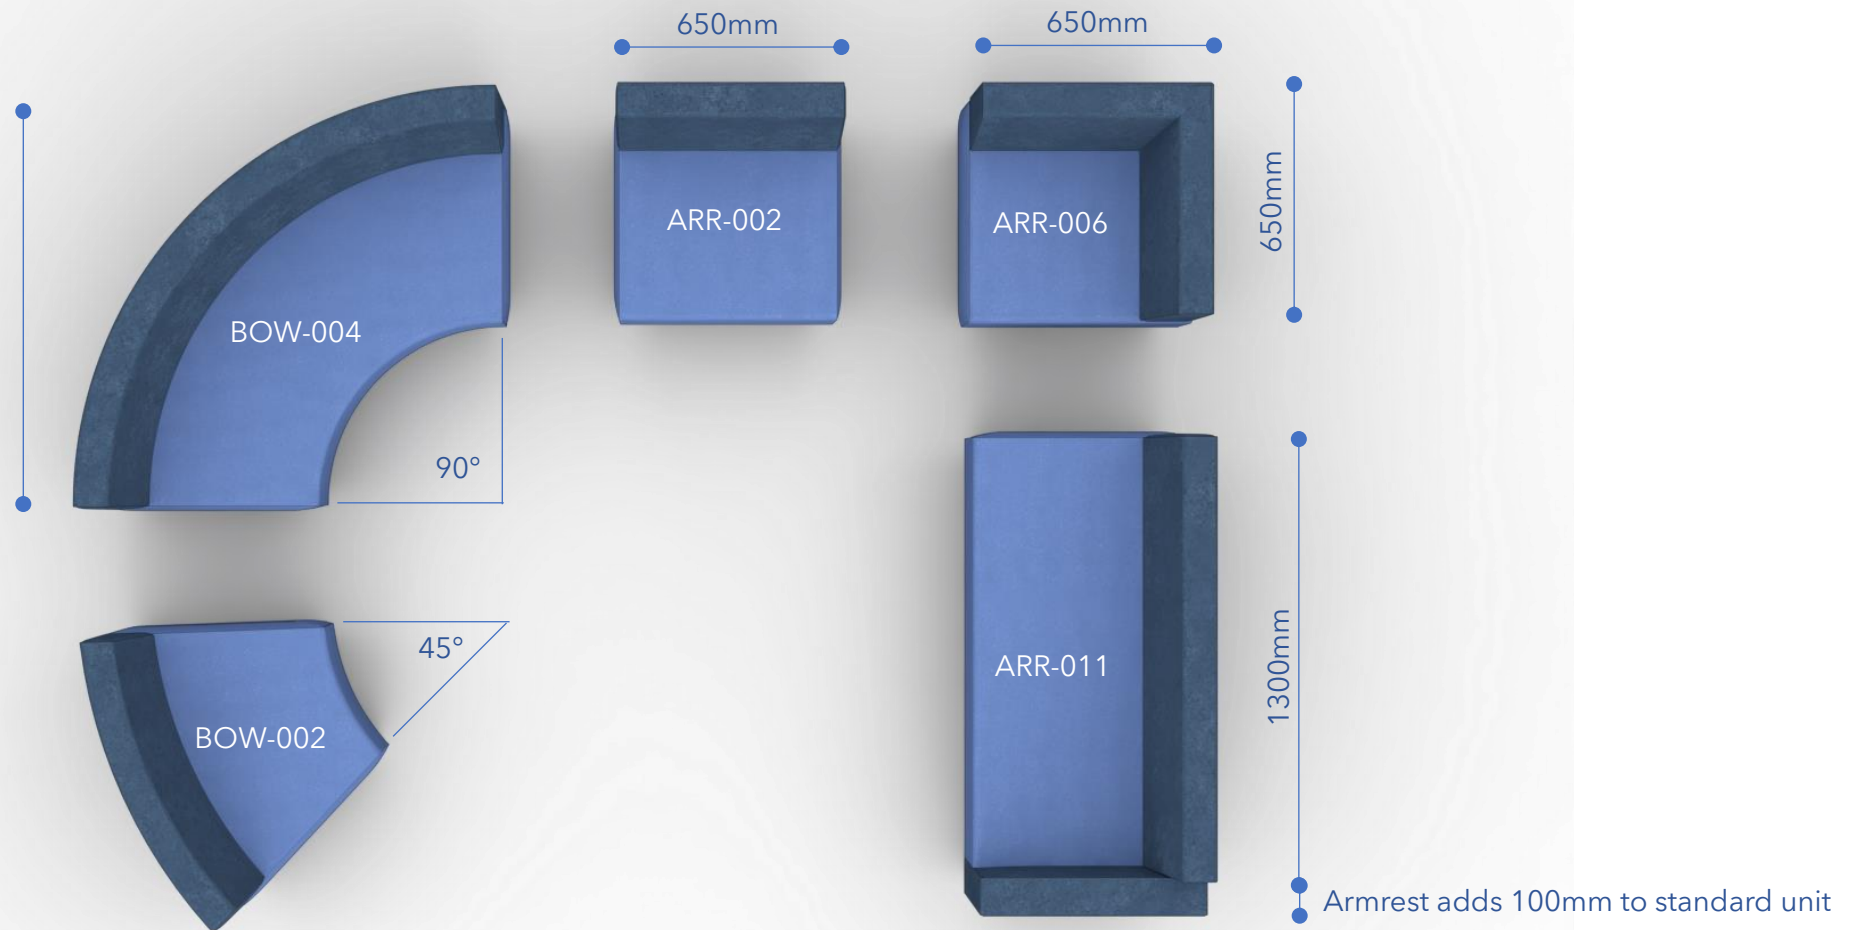

Bow and Arrow

With 24 curved and straight modules, you can create configurations to fit almost any space requirement or interior. Available in any of our four signature colour pallets (Meadow, Moorland, Mountain, Sky) in any of the four contrast or plain options (see below) or alternatively in any of the 130-plus special order colours

Contrast 2
Light back and arms
Dark seat

Light
All light

Dark
All dark

Geometry

The dimensions shown are in millimeters and for general planning purposes only. Please contact us if you require specific measurements, or alternatively download SketchUp models from 3D Warehouse.¹