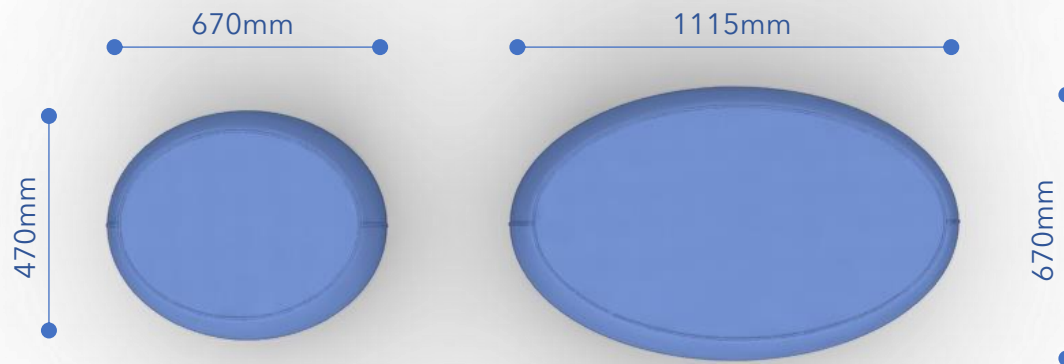

Available in two sizes, in any of our four signature colour pallets (Meadow, Moorland, Mountain, Sky) in any of the four contrast or plain options (see below in Sky) or alternatively in any of the 80-plus special order colours

APP-001

APP-002

Contrast 1
Dark wrap
Light seat

Contrast 2
Light wrap
Dark seat

Light
All light

Dark
All dark

Geometry

The dimensions shown are in millimeters and for general planning purposes only. Please contact us if you require specific measurements, or alternatively download SketchUp models from 3D Warehouse.¹